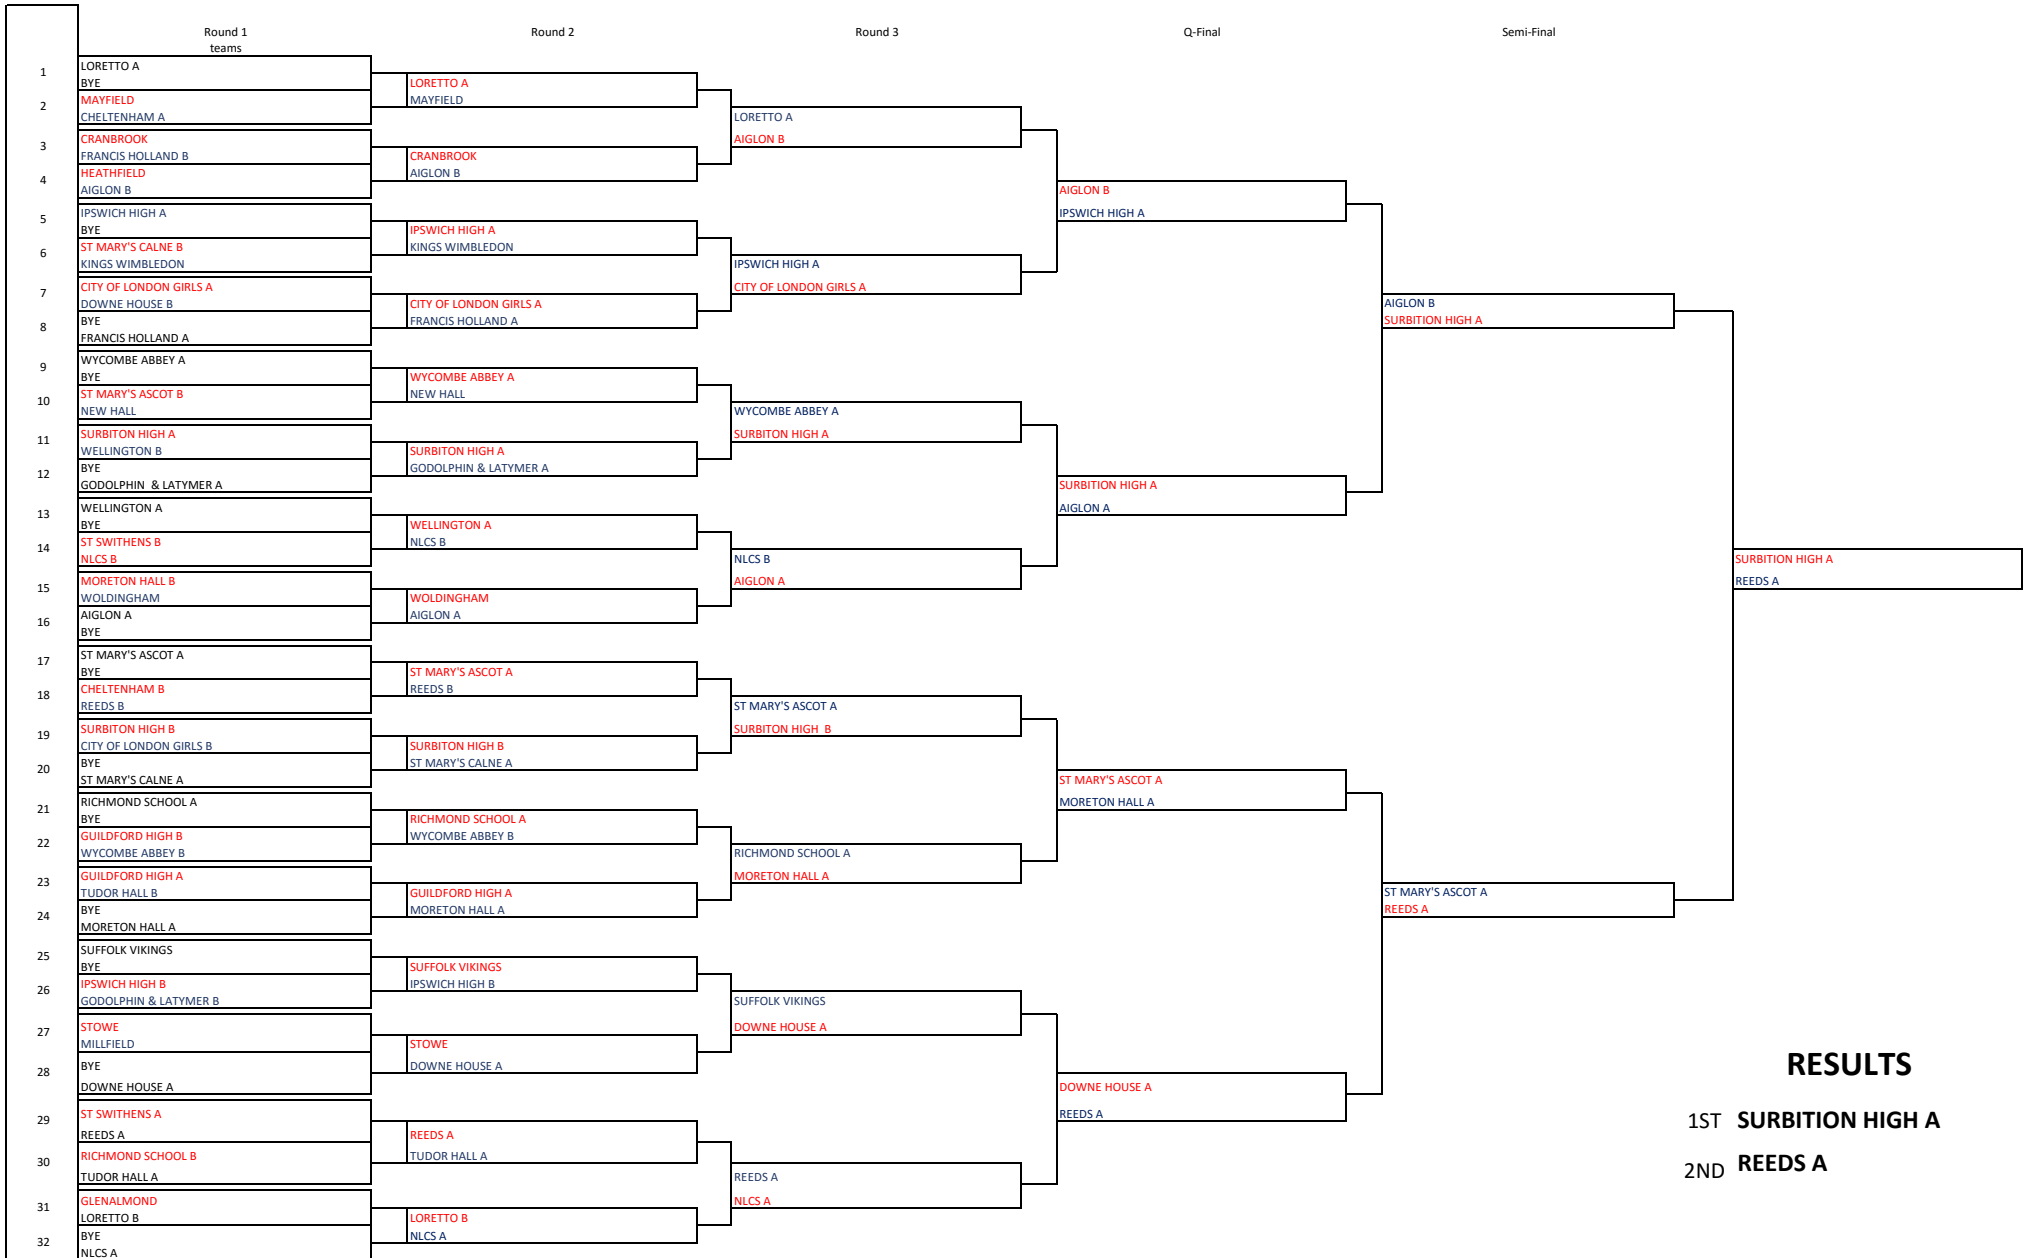

British Schoolgirls Races 2016

Parallel Slalom

RESULTS

1ST SURBITON HIGH A

2ND REEDS A